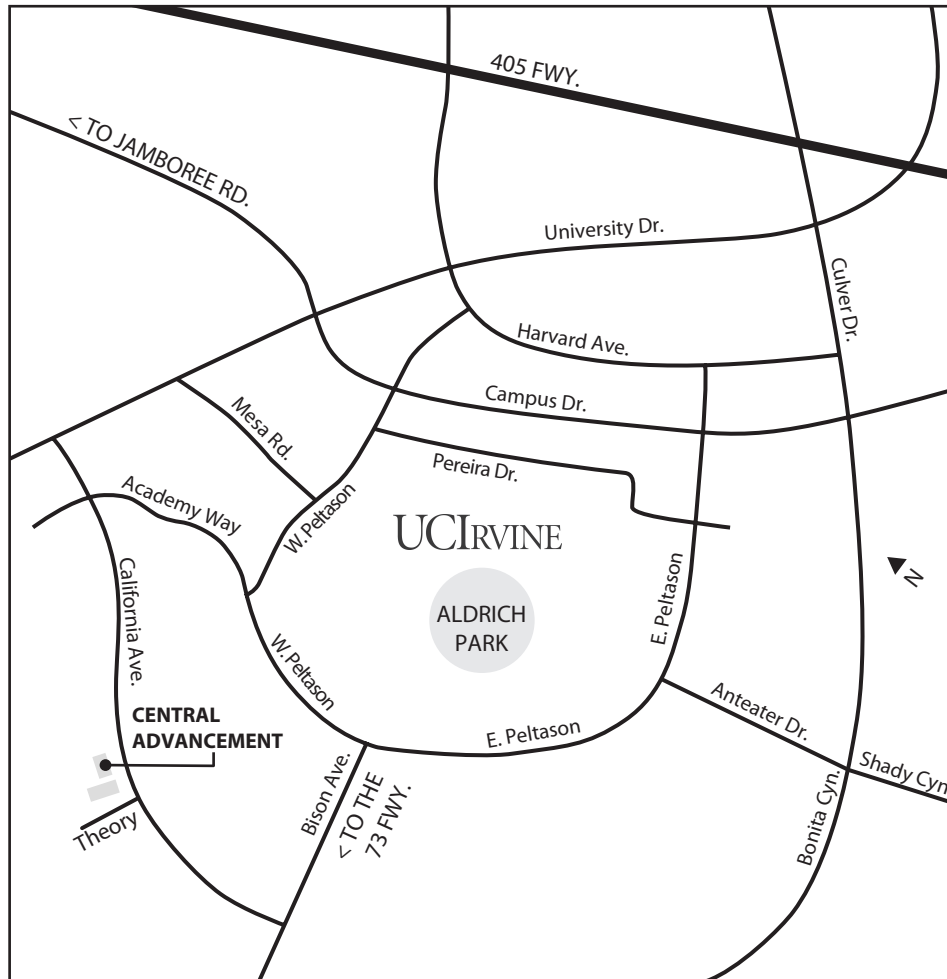

UNIVERSITY of CALIFORNIA • IRVINE

Office of Central Advancement

100 Theory, Suite 250 (Second Floor)
Irvine, CA • 92697-5615 • (949) 824-6922

DIRECTIONS TO THE OFFICE OF CENTRAL ADVANCEMENT

405 FREEWAY

From the North

Exit at Jamboree Rd.
Right on Jamboree Rd.
Left on Campus Dr.
Right on University Dr.
Left on California Ave. into UCI
Right on Theory
First right into Theory parking lot

From the South

Exit University Dr.
Left on University Dr.
Left on California Ave. into UCI
Right on Theory
First right into Theory parking lot

5 FREEWAY

From the North

Take 5 South to 55 South to 73 South
Exit at Bison Ave.
Left on Bison Ave. into UCI
Left on California Ave.
Left on Theory
First right into Theory parking lot

From the South

Take 5 North to 405 North
Exit University Dr.
Left on University Dr.
Left on California Ave. into UCI
Right on Theory
First right into Theory parking lot

73 FREEWAY

From the North

Exit at Bison Ave.
Left on Bison Ave. into UCI
Left on California Ave.
Left on Theory
First right into Theory parking lot

From the South

Exit at Bison Ave.
Right on Bison Ave. into UCI
Left on California Ave.
Left on Theory
First right into Theory parking lot

55 FREEWAY

From the North

Take 55 South to 73 South
Exit at Bison Ave.
Left on Bison Ave. into UCI
Left on California Ave.
Left on Theory
First right into Theory parking lot

From the South

Take 55 North to 73 South
Exit at Bison Ave.
Left on Bison Ave. into UCI
Left on California Ave.
Left on Theory
First right into Theory parking lot

Parking at 100 Theory is free.