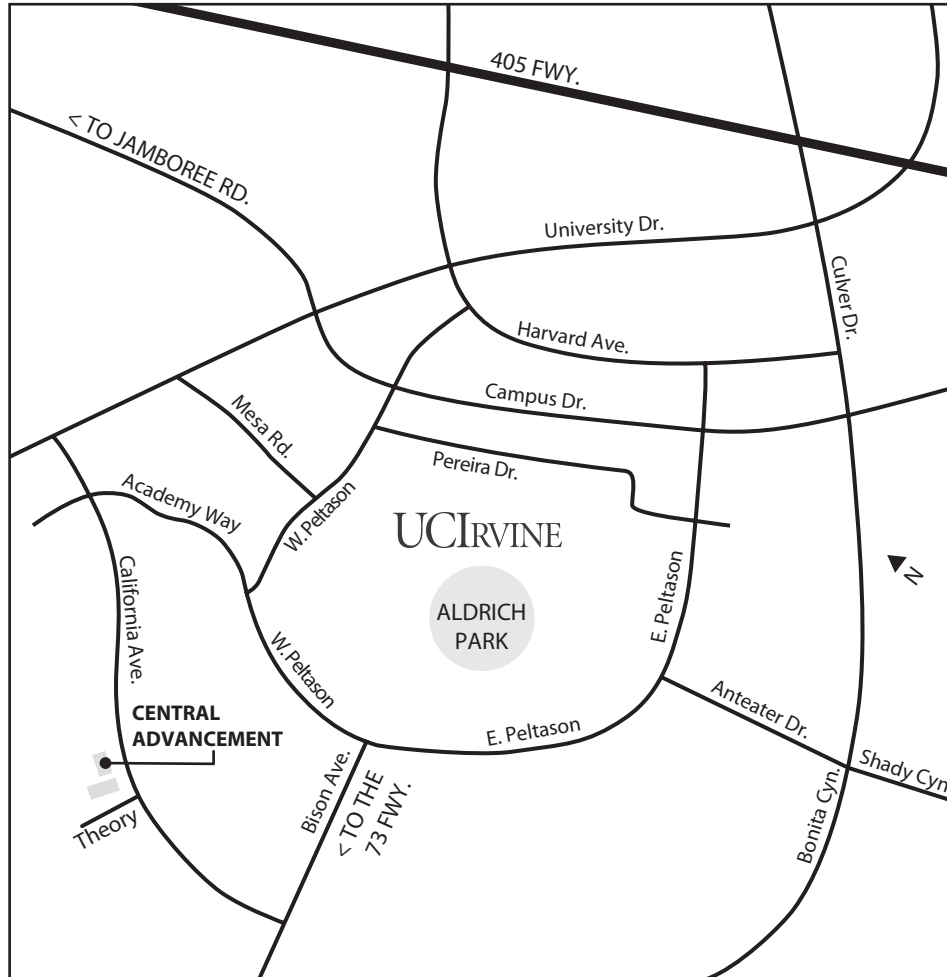

UNIVERSITY of CALIFORNIA • IRVINE

Office of Central Advancement

100 Theory, Suite 250 (Second Floor)
Irvine, CA • 92697-5615 • (949) 824-6922

DIRECTIONS TO THE OFFICE OF CENTRAL ADVANCEMENT

405 FREEWAY

From the North

Exit at Jamboree Rd.
Right on Jamboree Rd.
Left on Campus Dr.
Right on University Dr.
Left on California Ave. into UCI
Right on Theory
First right into Theory parking lot

From the South

Exit University Dr.
Left on University Dr.
Left on California Ave. into UCI
Right on Theory
First right into Theory parking lot

5 FREEWAY

From the North

Take 5 South to 55 South to 73 South
Exit at Bison Ave.
Left on Bison Ave. into UCI
Left on California Ave.
Left on Theory
First right into Theory parking lot

From the South

Take 5 North to 405 North
Exit University Dr.
Left on University Dr.
Left on California Ave. into UCI
Right on Theory
First right into Theory parking lot

73 FREEWAY

From the North

Exit at Bison Ave.
Left on Bison Ave. into UCI
Left on California Ave.
Left on Theory
First right into Theory parking lot

From the South

Exit at Bison Ave.
Right on Bison Ave. into UCI
Left on California Ave.
Left on Theory
First right into Theory parking lot

55 FREEWAY

From the North

Take 55 South to 73 South
Exit at Bison Ave.
Left on Bison Ave. into UCI
Left on California Ave.
Left on Theory
First right into Theory parking lot

From the South

Take 55 North to 73 South
Exit at Bison Ave.
Left on Bison Ave. into UCI
Left on California Ave.
Left on Theory
First right into Theory parking lot

Parking at 100 Theory is free.